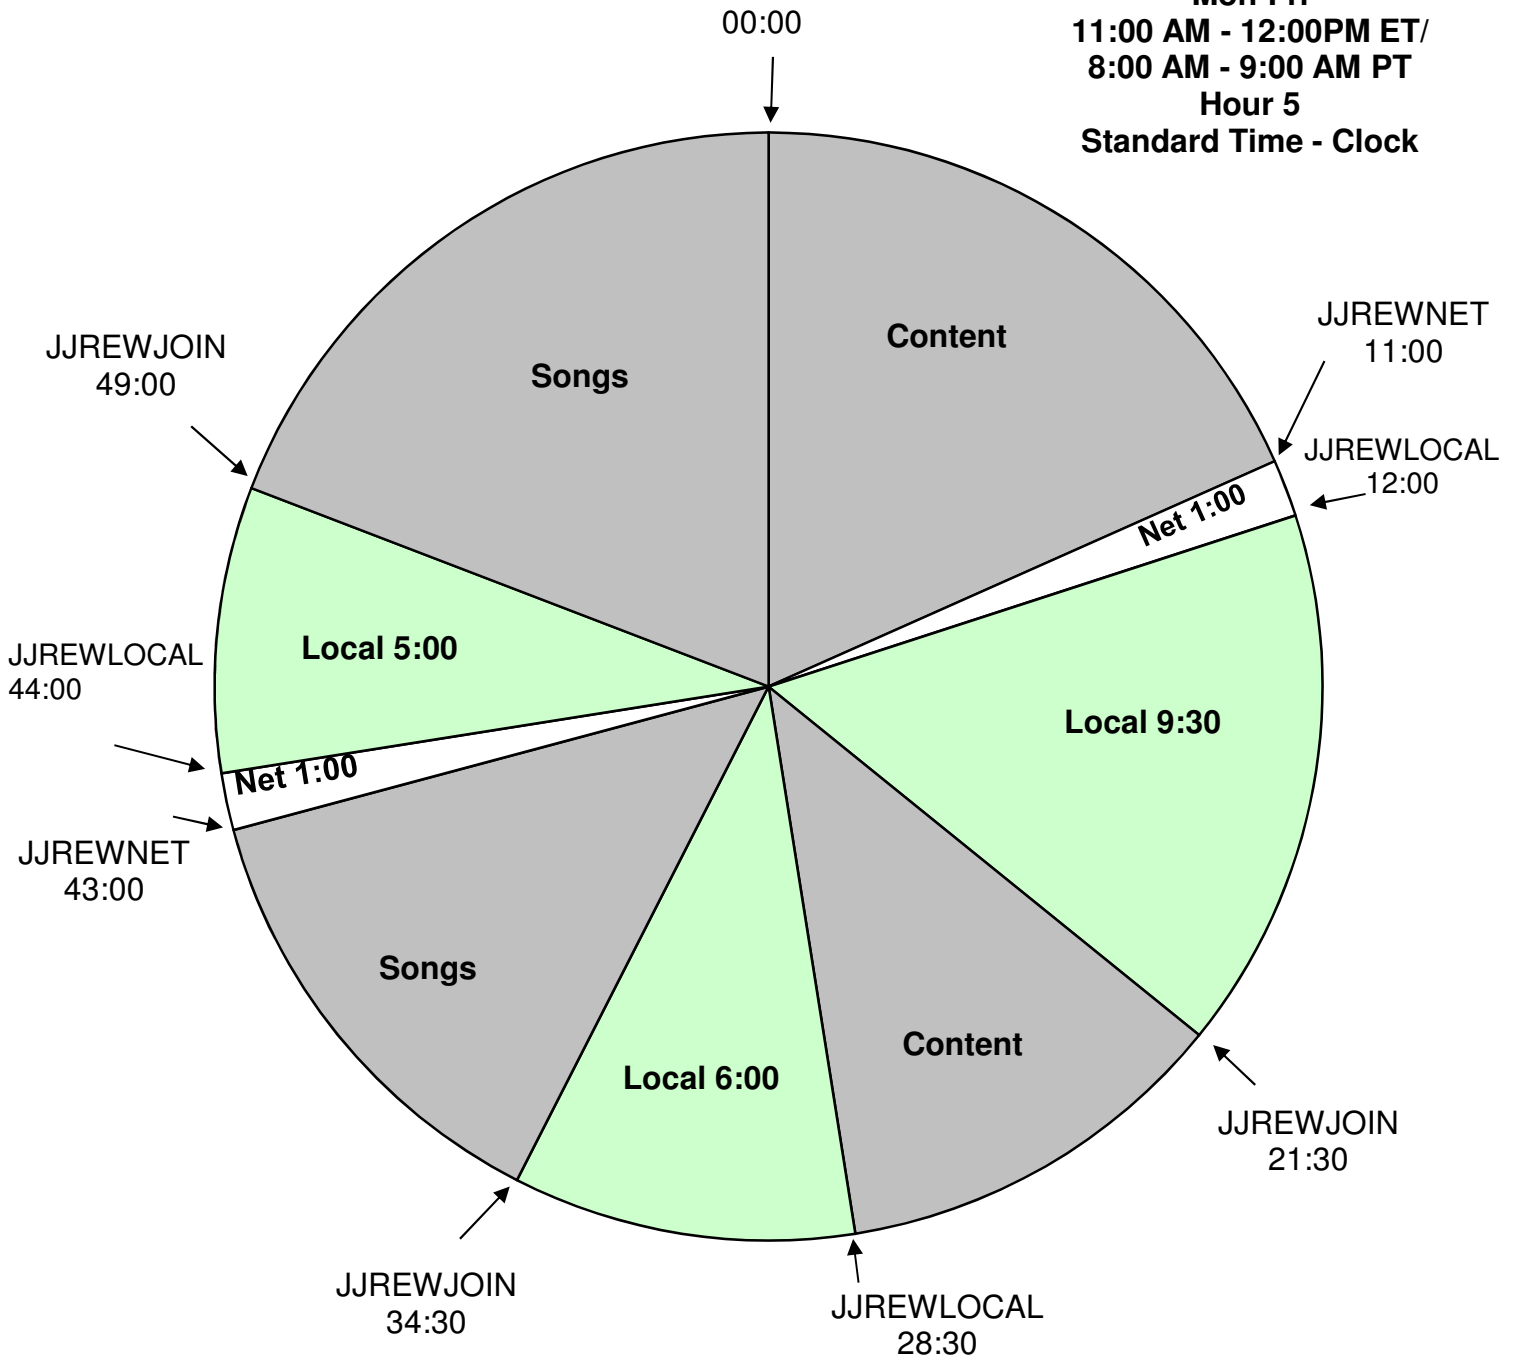

JOHNJAY&RICH

Johnjay and Rich Extra
 Johnjay & Rich Winter Extra
 Effective Date: November 2nd,
 2015

Premiere XDS PRO4-P Satellite
 Mon-Fri

11:00 AM - 12:00PM ET/

8:00 AM - 9:00 AM PT

Hour 5

Standard Time - Clock

JJREWJOIN: Rejoins Program

JJREWNET: Network Break

JJREWLOCAL: Local Break

All Breaks Float